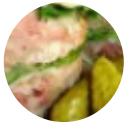

BEN & JERRY'S - Cookie Dough

3
€