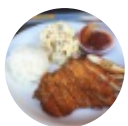

Pork Ribs

\$9.0

Lollipop Prawn Kushiyaki

\$8.6

Tori Kara Age

\$7.6

Ebi Katsu

\$9.2

**Bang Bang Cauliflower**

\$6.3

**Chilli Squid**

\$8.6

**Asian Pancakes and Cherry Hoisin**

\$7.9

**Pork Belly and Panko Apple**

\$7.0