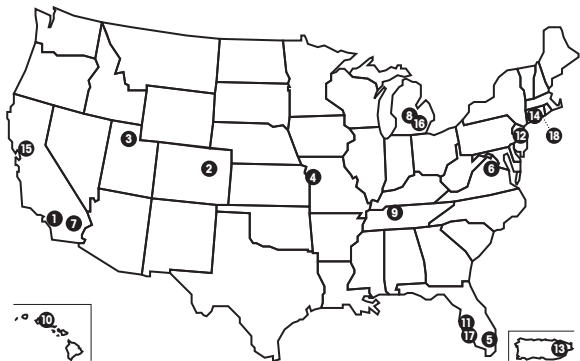

Waikīkī Trolley Honolulu Dining Express Line Stop

Dining suggestions

Wheelchair rentals

Area attractions directions/information

Directions to and from IMP

Mall event information

Gift suggestions

Product research within and outside of Center

Phone directories/numbers

Bus route information

Free Wi-Fi

Valet parking

Private family restrooms

Vending areas

ATMs

Customer Service Representative

808-921-0536

Questions? Text 808-201-0740

from 10am - 10pm.

shopinternationalmarketplace.com

TAUBMAN MALLS

- | | |
|---|--|
| 1 Beverly Center
Los Angeles, CA | 10 International Market Place
Waikiki, HI |
| 2 Cherry Creek Shopping Center
Denver, CO | 11 International Plaza and Bay Street
Tampa, FL |
| 3 City Creek Center
Salt Lake City, UT | 12 The Mall at Short Hills
Short Hills, NJ |
| 4 Country Club Plaza
Kansas City, MO | 13 The Mall of San Juan
San Juan, PR |
| 5 Dolphin Mall
Miami, FL | 14 Stamford Town Center
Stamford, CT |
| 6 Fair Oaks
Fairfax, VA | 15 Sunvalley Shopping Center
Concord, CA |
| 7 The Gardens on El Paseo /
El Paseo Village
Palm Desert, CA | 16 Twelve Oaks
Novi, MI |
| 8 Great Lakes Crossing Outlets
Auburn Hills, MI | 17 The Mall at University Town Center
Sarasota, FL |
| 9 The Mall at Green Hills
Nashville, TN | 18 Westfarms
Farmington, CT |

INTERNATIONAL MARKET PLACE

2330 Kalākaua Ave | Honolulu, Hawai'i 96815

10 am - 10 pm daily | 808.921.0536

ShopInternationalMarketPlace.com